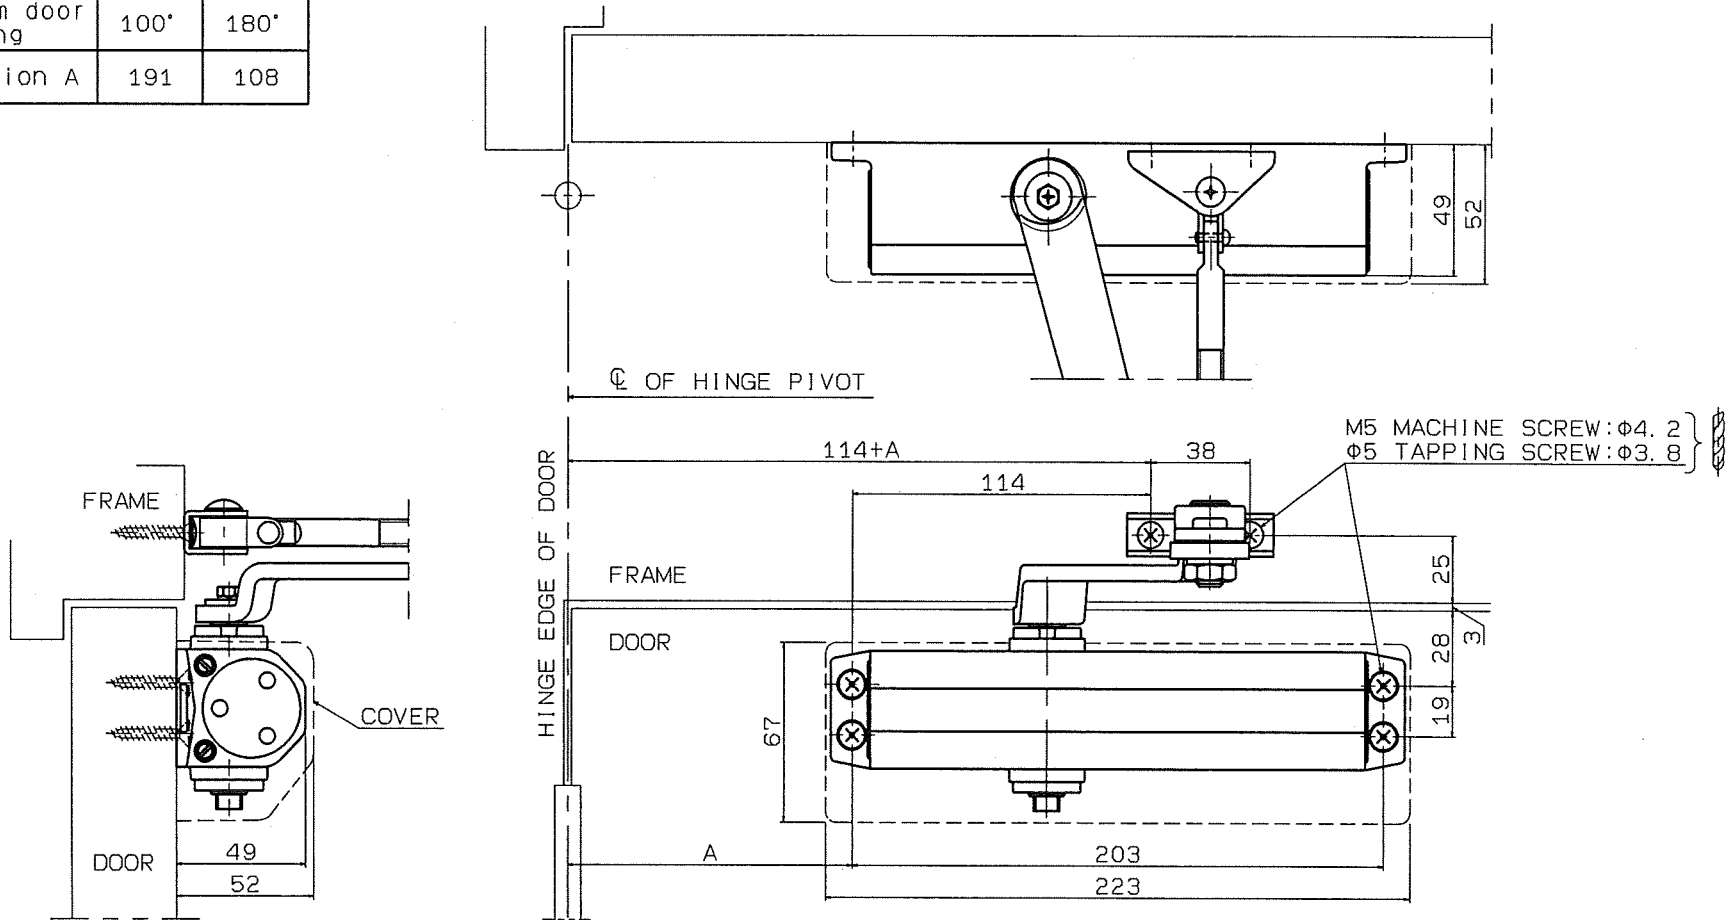

Size	With full cover		Maximum door weight	Maximum door width	
	Without backcheck	With backcheck		Interior	Exterior
2	DS-1552	DS-1552BC	50kg	900mm	800mm
3	DS-1553	DS-1553BC	65kg	1050mm	900mm
4	DS-1554	DS-1554BC	80kg	1200mm	950mm

● With hold-open

● Dimension A

Maximum door opening	100°	180°
Dimension A	191	108

RYOBI LIMITED

PRODUCTS

DOOR CLOSER

APPLICATION

Standard

MODEL No.

DS-1552, DS-1553, DS-1554

DATE

04/09/2019

REV.